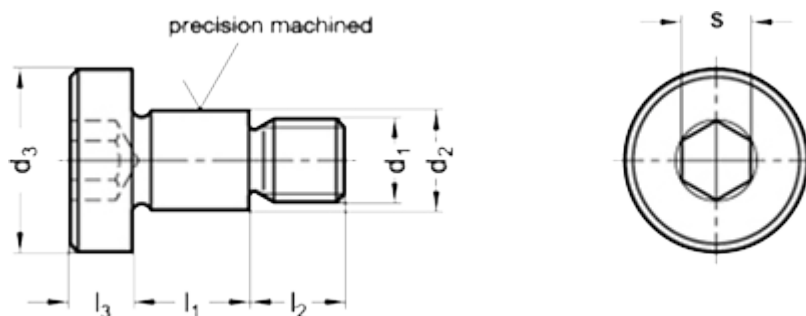

Article number: 207321M101214ST

Description: E+G Shoulder screw
GN 732.1-M10-12-14-ST

Measures

Application example

d1	= M 10
d2	= 12 -0.05/-0.08
d3	= 19
l1 +0.20/+0.13	= 14
l2	= 13
l3	= 6
s	= 6
Weight in (g)	= 19