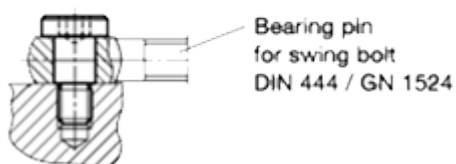

Article number: 207321M101214ST

Description: E+G Shoulder screw
GN 732.1-M10-12-14-ST

Measures

Application example

d1	= M 10
d2	= 12 -0.05/-0.08
d3	= 19
l1 +0.20/+0.13	= 14
l2	= 13
l3	= 6
s	= 6
Weight in (g)	= 19